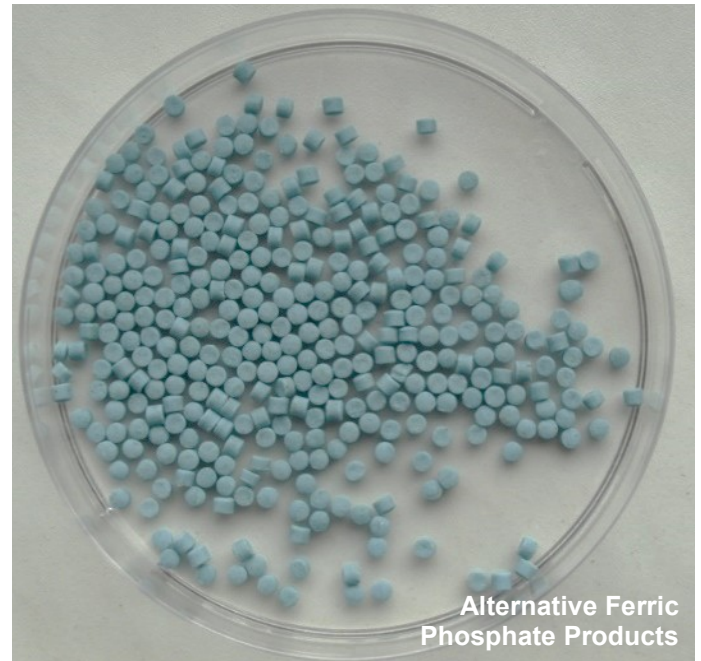

IRONFLEXX - The High Performance Slug Pellet

- Excellent mould resistance
- Better pellet visibility
- Higher number of baiting points

IRONFLEXX has Excellent Anti-Mould Properties

IRONFLEXX is a Brighter Blue for Better Pellet Visibility