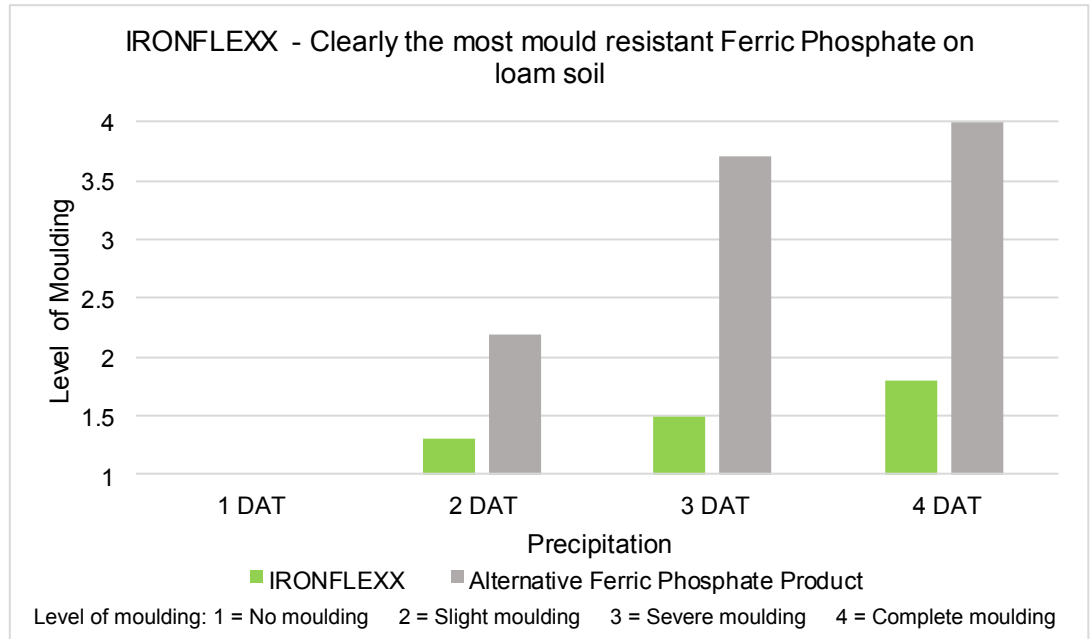

IRONFLEXX - The High Performance Slug Pellet

- Excellent mould resistance
- Better pellet visibility
- Higher number of baiting points

IRONFLEXX has Excellent Anti-Mould Properties

IRONFLEXX is a Brighter Blue for Better Pellet Visibility

IRONFLEXX Delivers More Baiting Points per m²