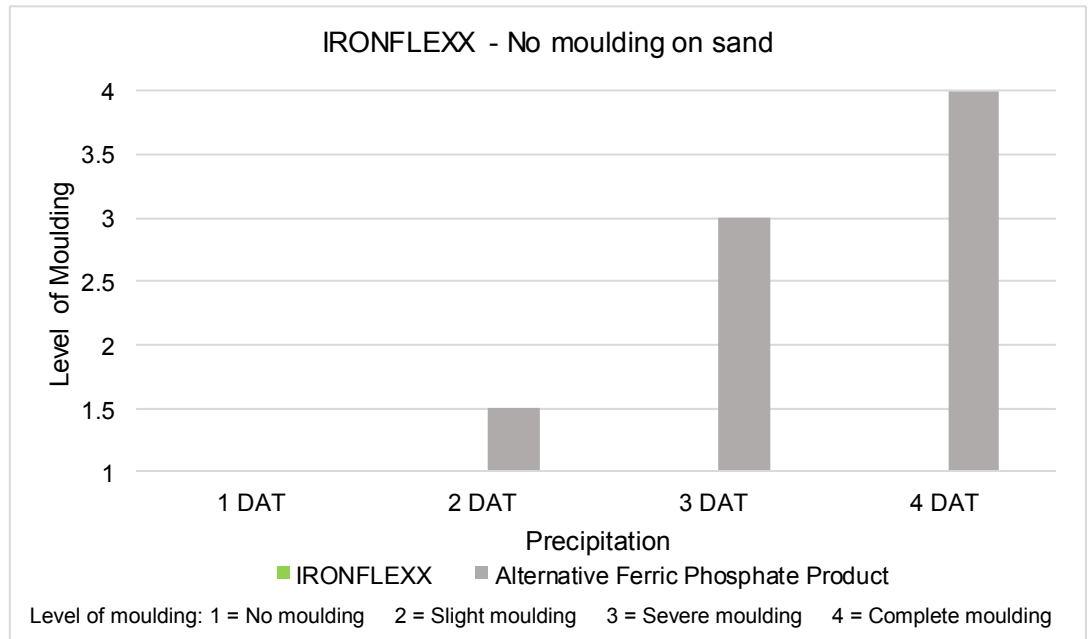

IRONFLEXX - The High Performance Slug Pellet

- Excellent mould resistance
- Better pellet visibility
- Higher number of baiting points

IRONFLEXX has Excellent Anti-Mould Properties

IRONFLEXX is a Brighter Blue for Better Pellet Visibility

IRONFLEXX Delivers More Baiting Points per m²