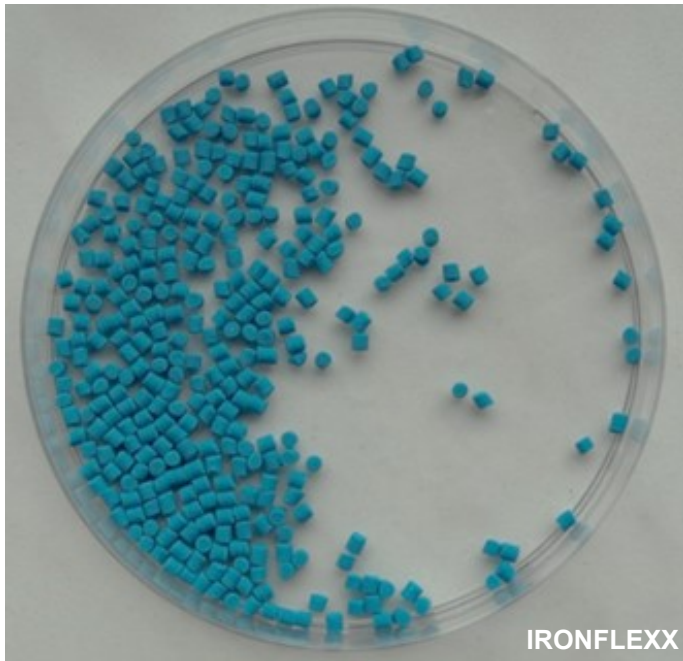

IRONFLEXX - The High Performance Slug Pellet

- Excellent mould resistance
- Better pellet visibility
- Higher number of baiting points

IRONFLEXX has Excellent Anti-Mould Properties

IRONFLEXX is a Brighter Blue for Better Pellet Visibility

IRONFLEXX Delivers More Baiting Points per m²