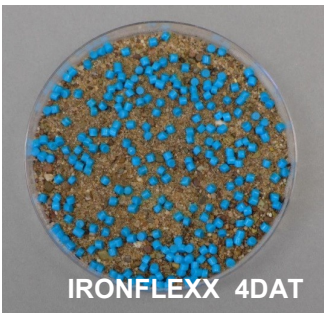

IRONFLEXX - The High Performance Slug Pellet

- Excellent mould resistance
- Better pellet visibility
- Higher number of baiting points

IRONFLEXX has Excellent Anti-Mould Properties

IRONFLEXX is a Brighter Blue for Better Pellet Visibility