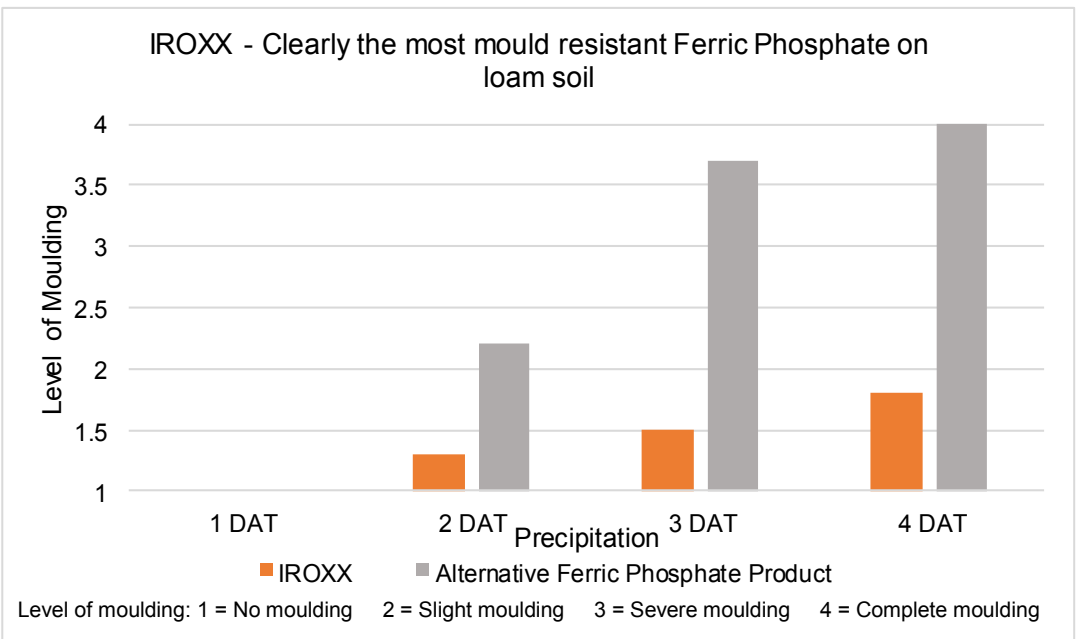

IROXX - The High Performance Slug Pellet

- Excellent mould resistance
- Better pellet visibility
- Higher number of baiting points

IROXX has Excellent Anti-Mould Properties

IROXX is a Brighter Blue for Better Pellet Visibility

IROXX Delivers More Baiting Points per m²