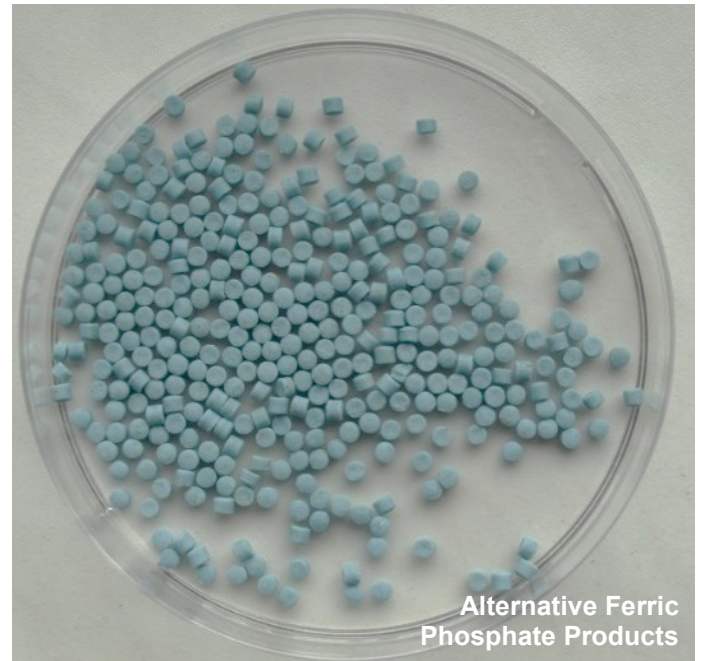

IROXX - The High Performance Slug Pellet

- Excellent mould resistance
- Better pellet visibility
- Higher number of baiting points

IROXX has Excellent Anti-Mould Properties

IROXX is a Brighter Blue for Better Pellet Visibility

IROXX Delivers More Baiting Points per m²