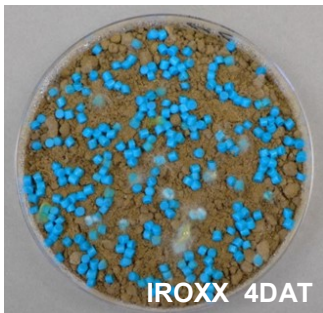

IROXX - The High Performance Slug Pellet

- Excellent mould resistance
- Better pellet visibility
- Higher number of baiting points

IROXX has Excellent Anti-Mould Properties

IROXX is a Brighter Blue for Better Pellet Visibility

IROXX Delivers More Baiting Points per m²