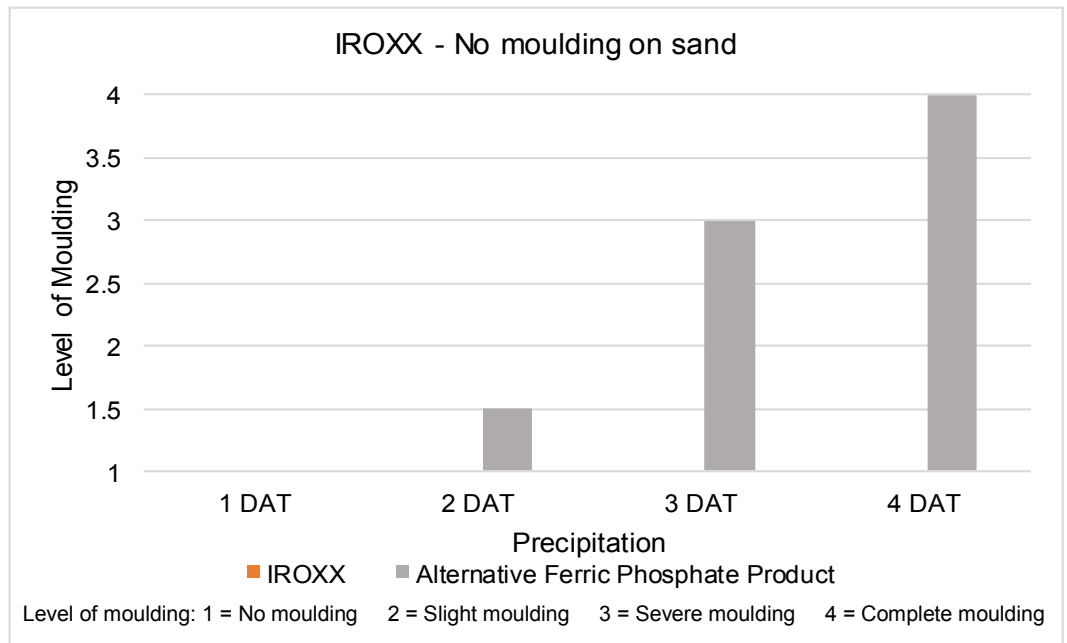

IROXX - The High Performance Slug Pellet

- Excellent mould resistance
- Better pellet visibility
- Higher number of baiting points

IROXX has Excellent Anti-Mould Properties

IROXX is a Brighter Blue for Better Pellet Visibility

IROXX Delivers More Baiting Points per m²