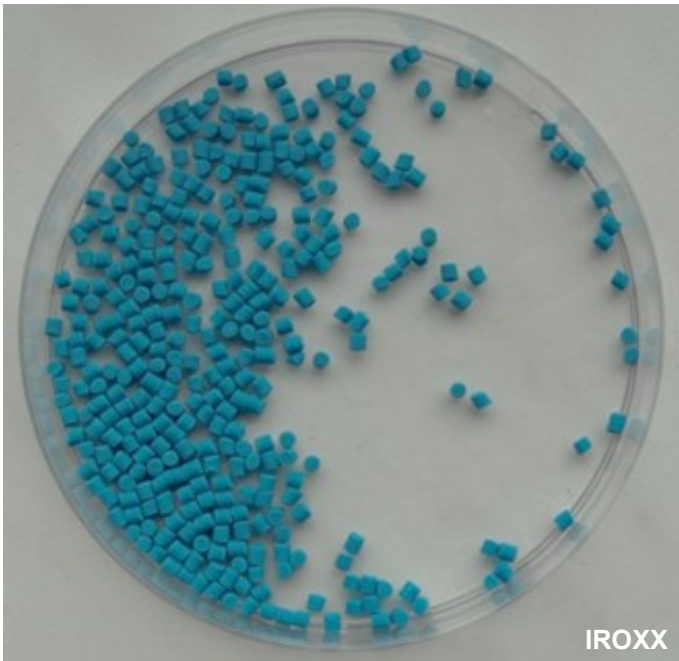

IROXX - The High Performance Slug Pellet

- Excellent mould resistance
- Better pellet visibility
- Higher number of baiting points

IROXX has Excellent Anti-Mould Properties

IROXX is a Brighter Blue for Better Pellet Visibility

IROXX Delivers More Baiting Points per m²