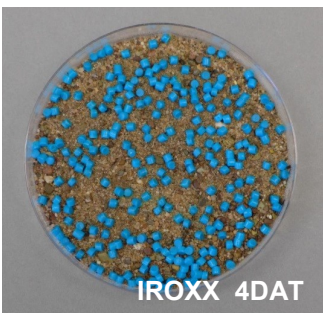

IROXX - The High Performance Slug Pellet

- Excellent mould resistance
- Better pellet visibility
- Higher number of baiting points

IROXX has Excellent Anti-Mould Properties

IROXX is a Brighter Blue for Better Pellet Visibility

IROXX Delivers More Baiting Points per m²