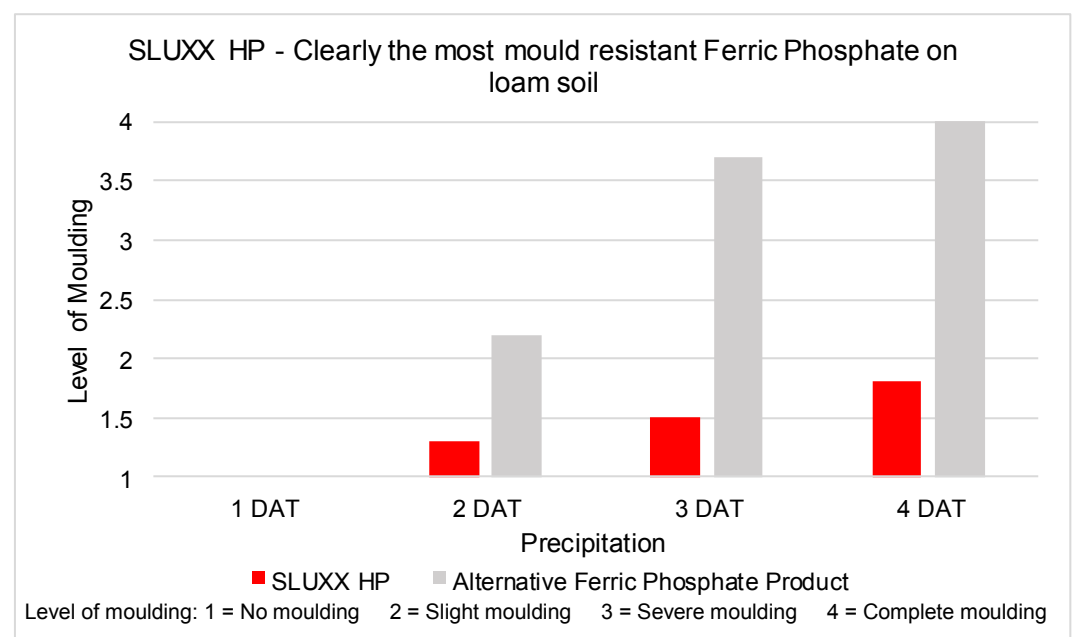

## SLUXX HP - The High Performance Slug Pellet

- Excellent mould resistance
- Better pellet visibility
- Higher number of baiting points

### SLUXX HP has Excellent Anti-Mould Properties

**SLUXX HP is a Brighter Blue for Better Pellet Visibility**

**SLUXX HP Delivers More Baiting Points per m<sup>2</sup>**