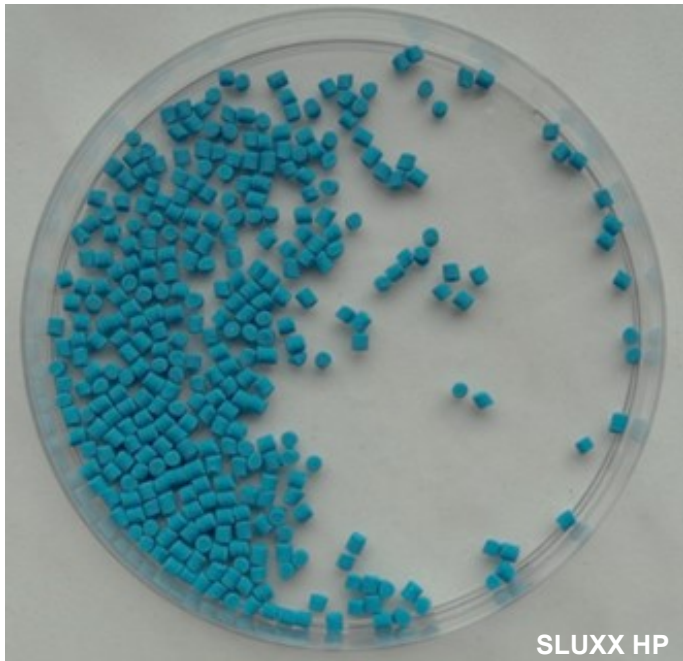

## SLUXX HP - The High Performance Slug Pellet

- Excellent mould resistance
- Better pellet visibility
- Higher number of baiting points

### SLUXX HP has Excellent Anti-Mould Properties

**SLUXX HP is a Brighter Blue for Better Pellet Visibility**

**SLUXX HP Delivers More Baiting Points per m<sup>2</sup>**