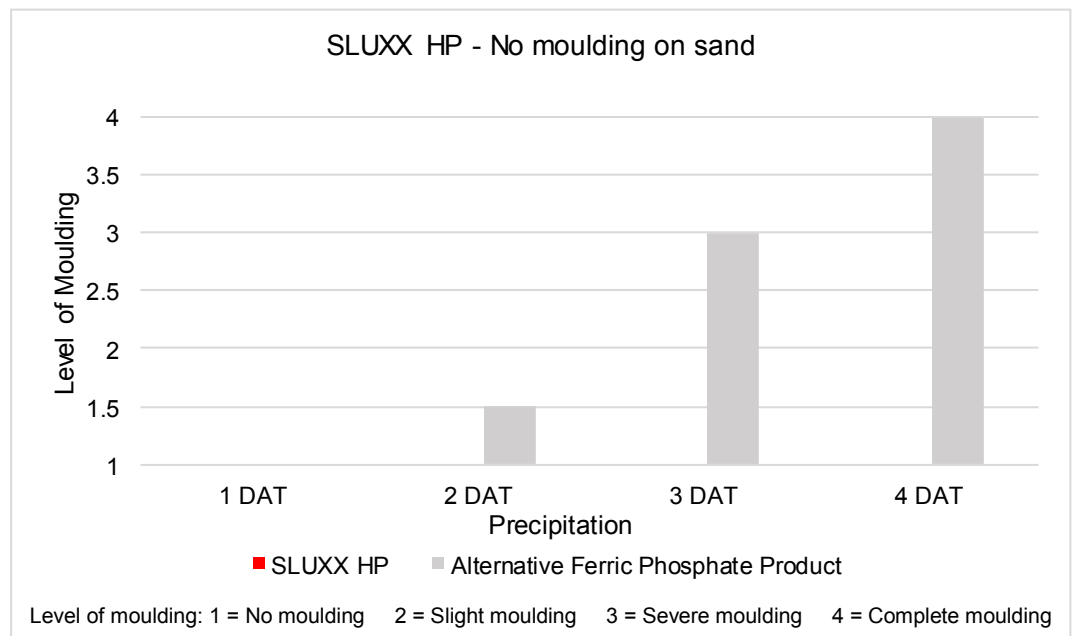

## SLUXX HP - The High Performance Slug Pellet

- Excellent mould resistance
- Better pellet visibility
- Higher number of baiting points

### SLUXX HP has Excellent Anti-Mould Properties

**SLUXX HP is a Brighter Blue for Better Pellet Visibility**

**SLUXX HP Delivers More Baiting Points per m<sup>2</sup>**