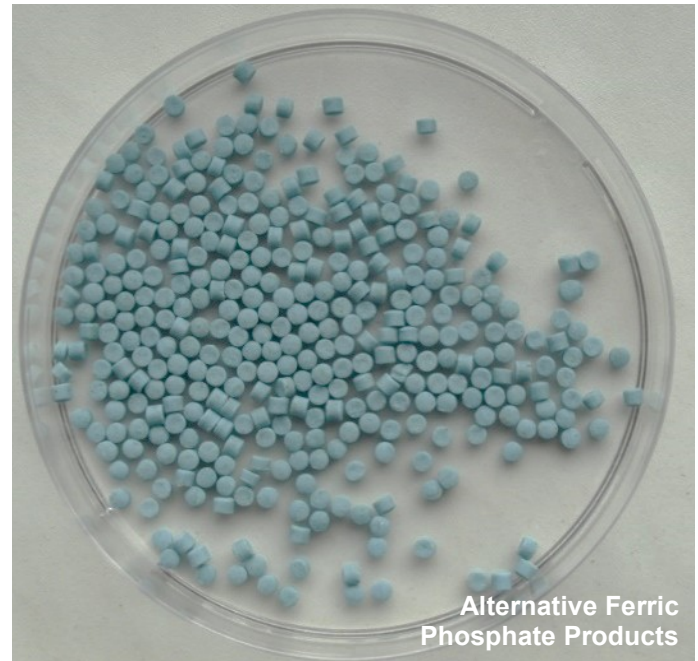

## SLUXX HP - The High Performance Slug Pellet

- Excellent mould resistance
- Better pellet visibility
- Higher number of baiting points

### SLUXX HP has Excellent Anti-Mould Properties

**SLUXX HP is a Brighter Blue for Better Pellet Visibility**

**SLUXX HP Delivers More Baiting Points per m<sup>2</sup>**